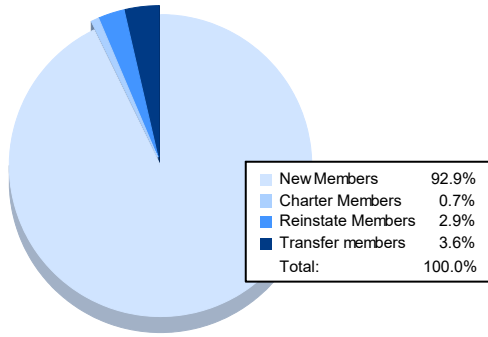

Year	New Clubs	Dropped Clubs	Gain/ Loss Clubs	New Members	Charter Members	Reinstate Members	Transfer Members	Total Member Added	Total Members Dropped	Gain/ Loss Members
2016-2017	0	1	-1	113	0	9	12	134	165	-31
2017-2018	1	1	0	84	26	10	18	138	190	-52
2018-2019	0	0	0	84	2	13	1	100	138	-38
2019-2020	0	3	-3	79	1	8	4	92	125	-33
2020-2021	0	0	0	130	1	4	5	140	103	37
<b>Average</b>	<b>0</b>	<b>1</b>	<b>-1</b>	<b>98</b>	<b>6</b>	<b>9</b>	<b>8</b>	<b>121</b>	<b>144</b>	<b>-23</b>

### Membership Composition June 2021 Cumulative