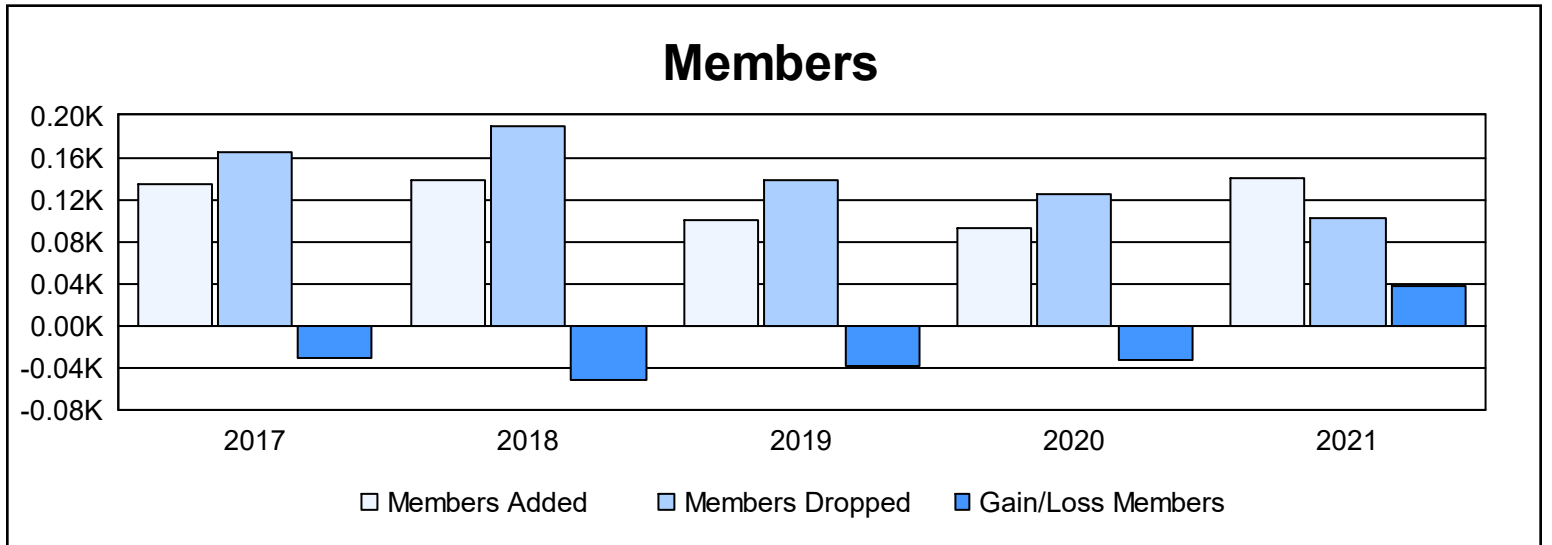

Year	New Clubs	Dropped Clubs	Gain/ Loss Clubs	New Members	Charter Members	Reinstate Members	Transfer Members	Total Member Added	Total Members Dropped	Gain/ Loss Members
2016-2017	0	1	-1	113	0	9	12	134	165	-31
2017-2018	1	1	0	84	26	10	18	138	190	-52
2018-2019	0	0	0	84	2	13	1	100	138	-38
2019-2020	0	3	-3	79	1	8	4	92	125	-33
2020-2021	0	0	0	130	1	4	5	140	103	37
<b>Average</b>	<b>0</b>	<b>1</b>	<b>-1</b>	<b>98</b>	<b>6</b>	<b>9</b>	<b>8</b>	<b>121</b>	<b>144</b>	<b>-23</b>

### Membership Composition June 2021 Cumulative