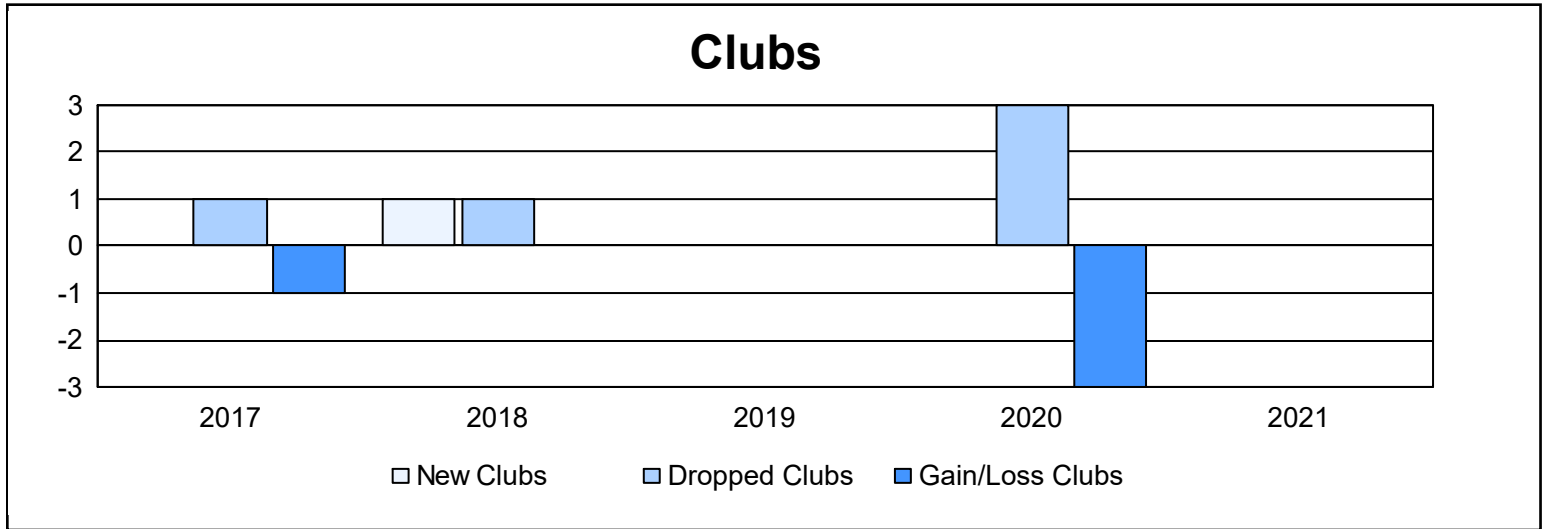

Year	New Clubs	Dropped Clubs	Gain/ Loss Clubs	New Members	Charter Members	Reinstate Members	Transfer Members	Total Member Added	Total Members Dropped	Gain/ Loss Members
2016-2017	0	1	-1	113	0	9	12	134	165	-31
2017-2018	1	1	0	84	26	10	18	138	190	-52
2018-2019	0	0	0	84	2	13	1	100	138	-38
2019-2020	0	3	-3	79	1	8	4	92	125	-33
2020-2021	0	0	0	130	1	4	5	140	103	37
<b>Average</b>	<b>0</b>	<b>1</b>	<b>-1</b>	<b>98</b>	<b>6</b>	<b>9</b>	<b>8</b>	<b>121</b>	<b>144</b>	<b>-23</b>

### Membership Composition June 2021 Cumulative